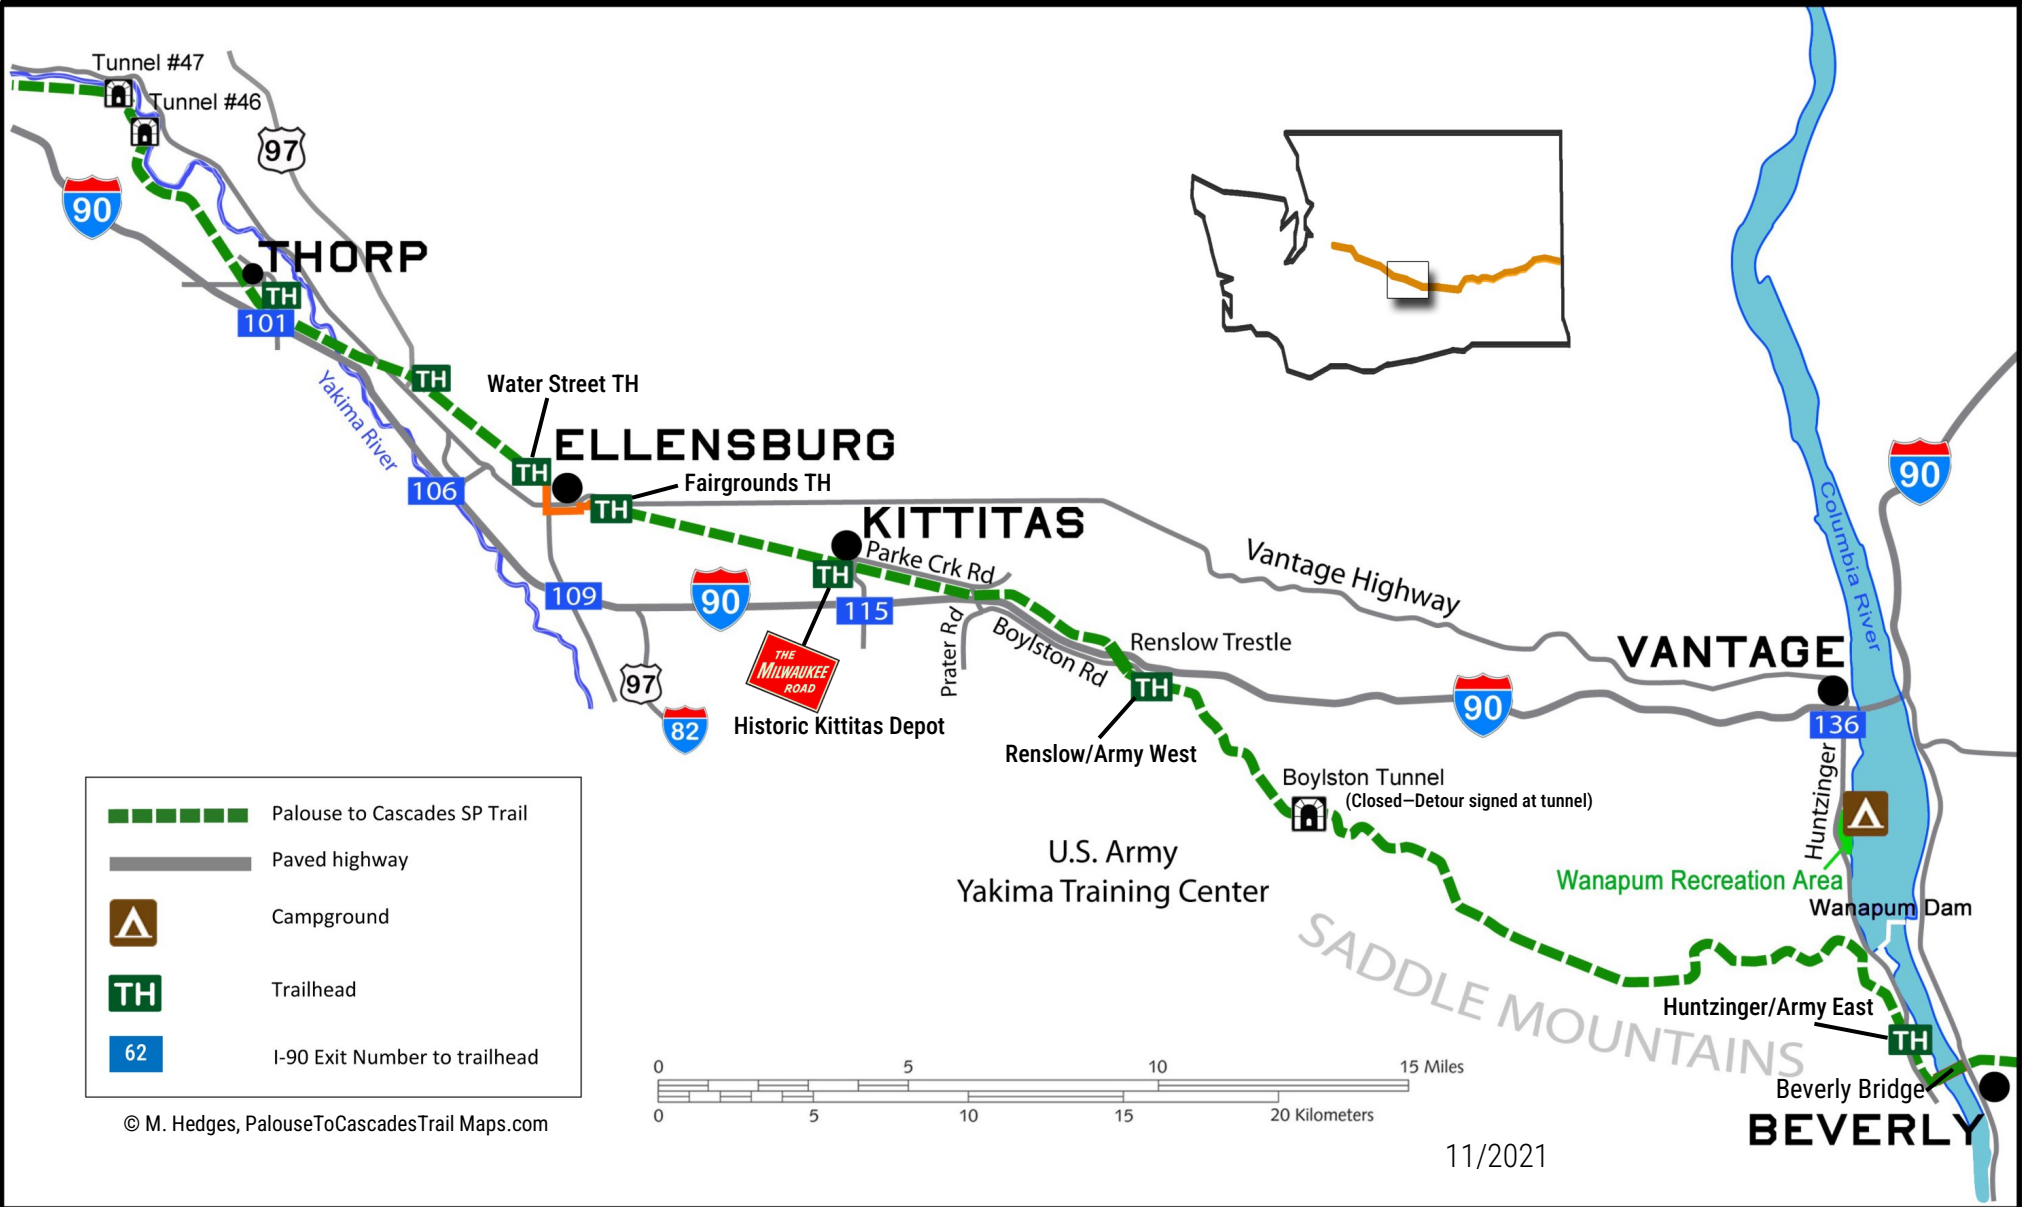

Palouse to Cascades State Park Trail – Kittitas County East

	Palouse to Cascades SP Trail
	Paved highway
	Campground
	Trailhead
	I-90 Exit Number to trailhead

© M. Hedges, PalouseToCascadesTrail Maps.com

11/2021