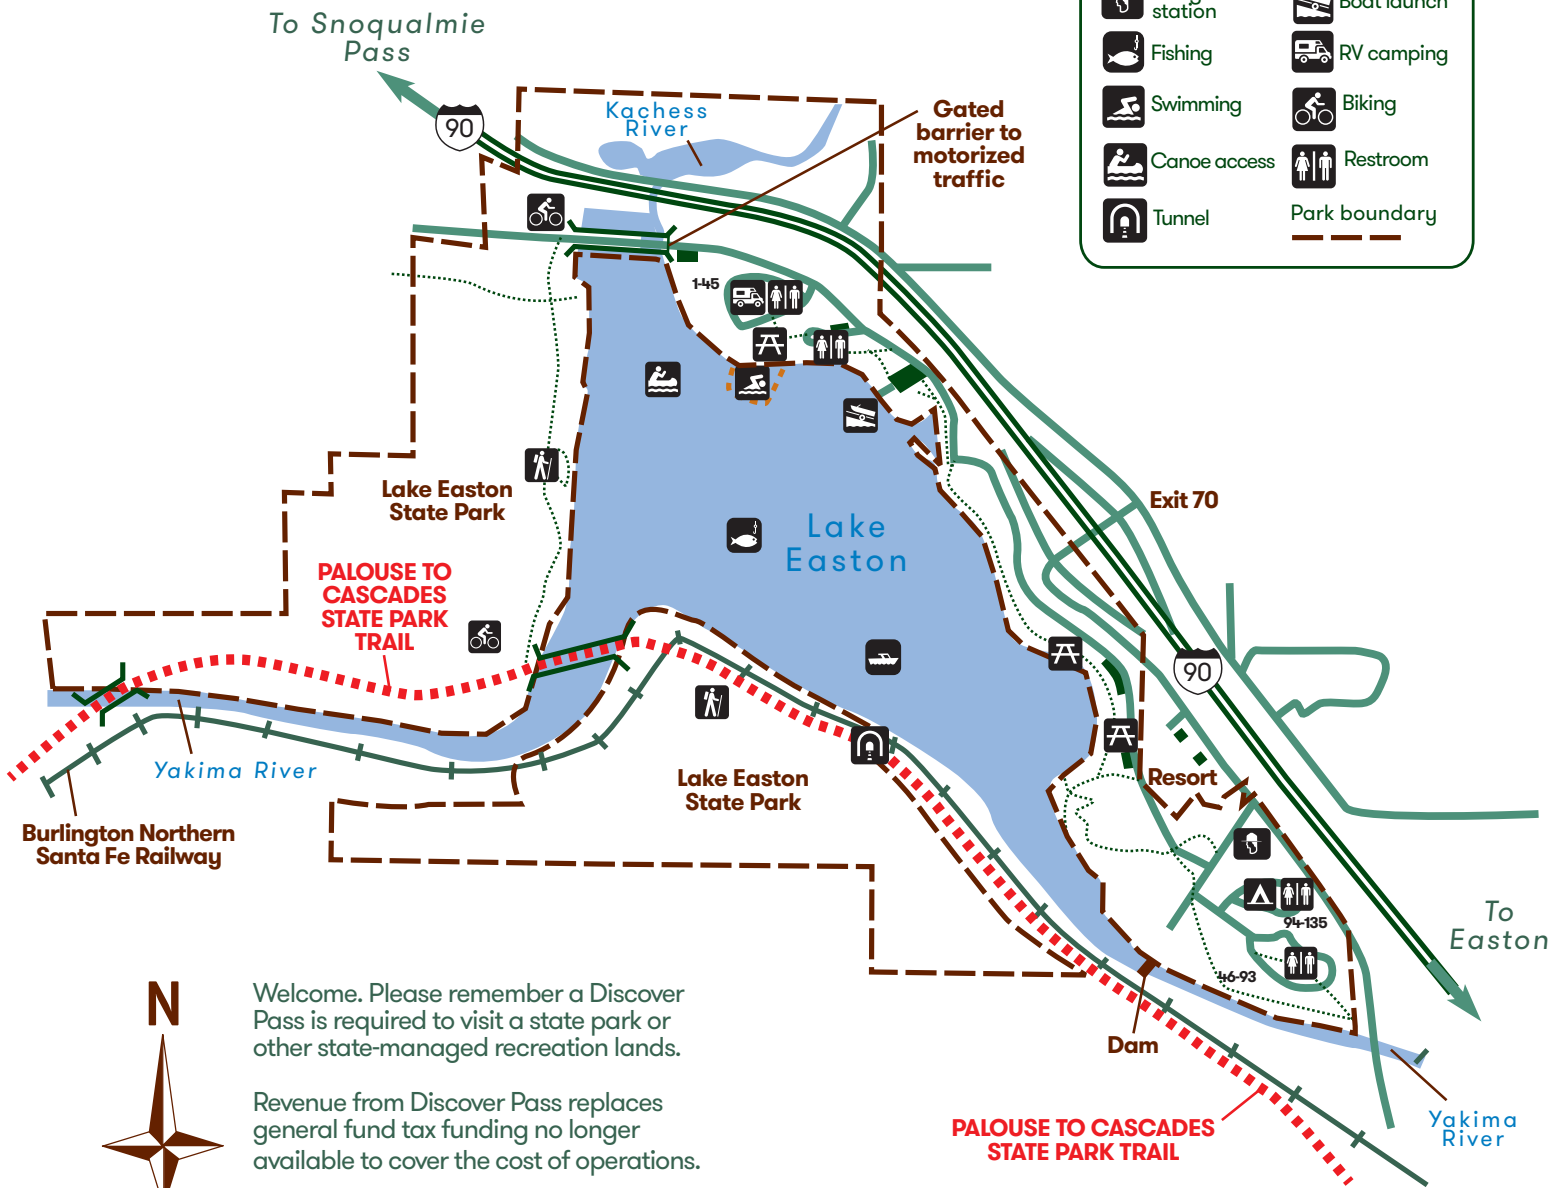

Lake Easton State Park

- | | | | |
|--|----------------|--|---------------|
| | Hiking | | Picnic area |
| | Boating | | Camping |
| | Ranger station | | Boat launch |
| | Fishing | | RV camping |
| | Swimming | | Biking |
| | Canoe access | | Restroom |
| | Tunnel | | Park boundary |

Additional park property or boundaries may be simplified or not depicted due to scale limitations of map. Contact park for details.

(Revised 02-08-21)