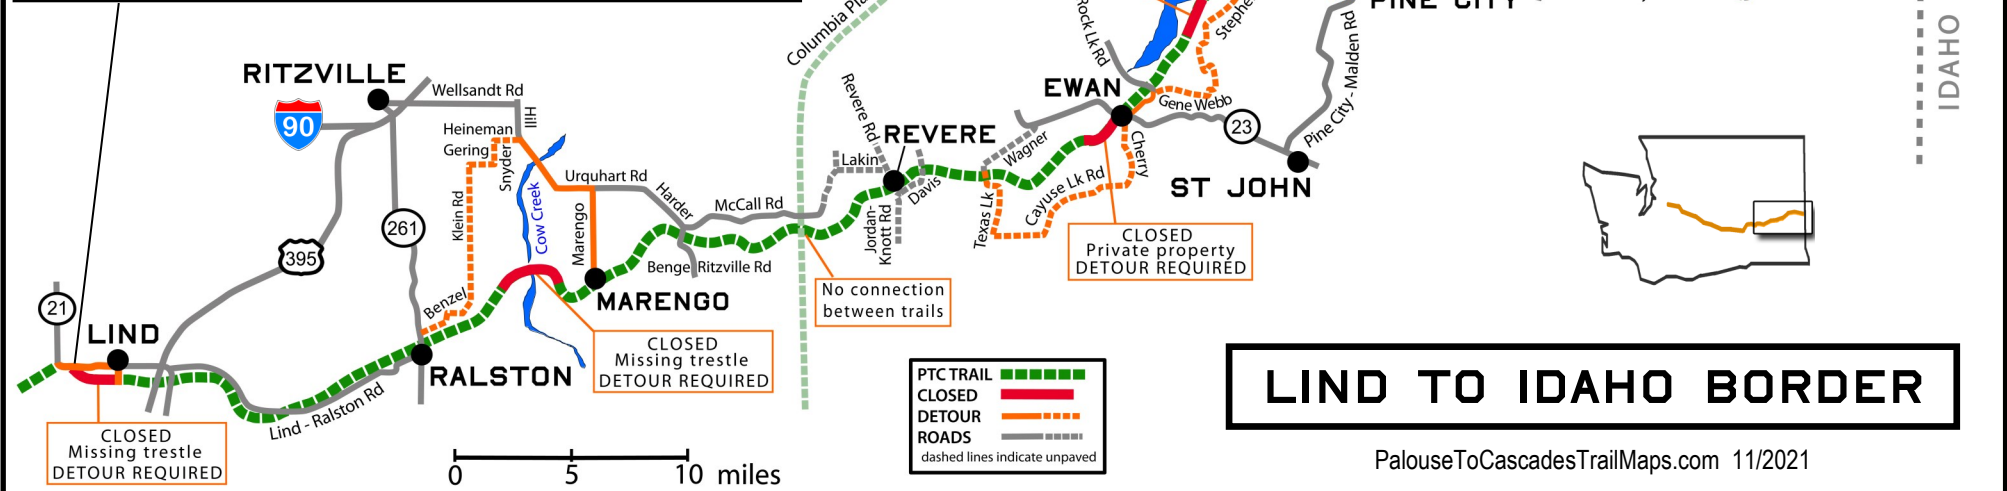

Palouse to Cascades State Park Trail – East of Columbia River

BEVERLY TO LIND

LIND TO IDAHO BORDER

PTC TRAIL 
 CLOSED 
 DETOUR 
 ROADS 
 dashed lines indicate un paved