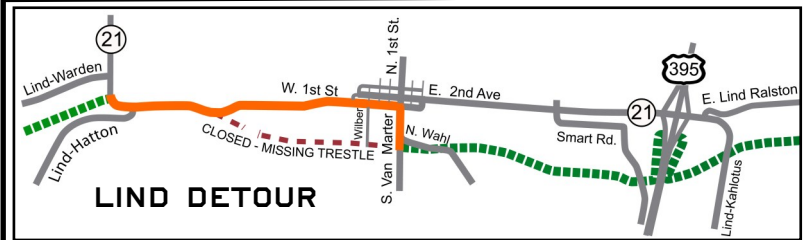

Palouse to Cascades State Park Trail – East of Columbia River

BEVERLY TO LIND

LIND TO IDAHO BORDER

PTC TRAIL 
 CLOSED 
 DETOUR 
 ROADS 
 dashed lines indicate un paved