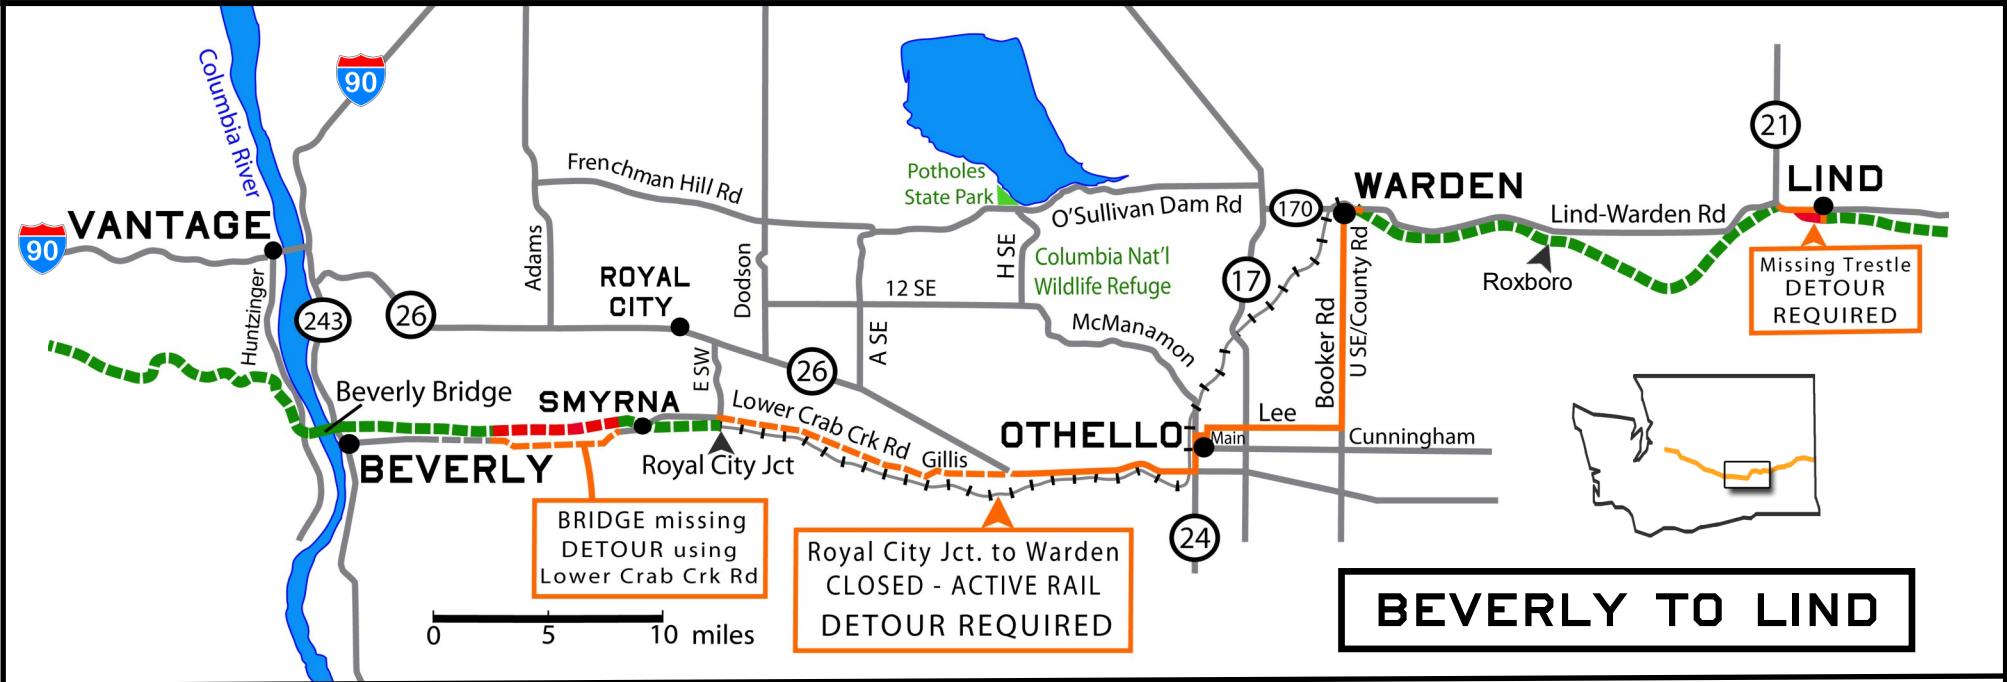

Palouse to Cascades State Park Trail – East of Columbia River

BEVERLY TO LIND

LIND TO IDAHO BORDER

PTC TRAIL 
 CLOSED 
 DETOUR 
 ROADS 
 dashed lines indicate un paved